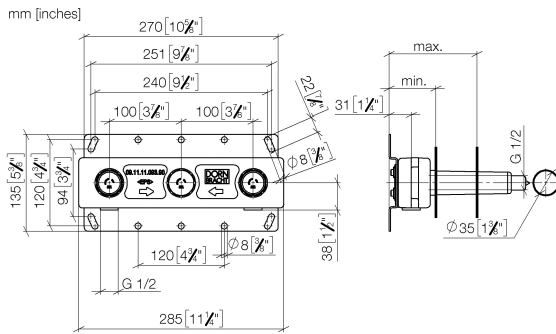

Concealed wall-mounted mixer centred spout -

35 700 970 90

- 3x dust cover
- 2x female thread 1/2" connections
- 1x female thread 1/2" outlet
- 3x sealing plug 1/2"
- gauge 100 mm

Recommended miscellaneous

Leak protection 1/2" -

12 010 970 90

- This article is needed 2x.

Concealed wall-mounted mixer centred spout -

35 700 970 90

		min	max
36xxx361-FF	Madison	85 [3 3/8"]	145 [5 5/8"]
36xxx809/819-FF	Vaia	85 [3 3/8"]	145 [5 5/8"]
36xxx882/892-FF	Tara	85 [3 3/8"]	145 [5 5/8"]
36xxx811-FF	CYO	85 [3 3/8"]	145 [5 5/8"]
36xxx705-FF	CL. 1	110 [4 3/8"]	150 [5 7/8"]
36xxx782-FF	MEM	110 [4 3/8"]	150 [5 7/8"]

Certificates

WRAS_2211003.

Concealed wall-mounted mixer centred spout -

35 700 970 90

Spare parts list

No.	Item Number	Name	Quantity used	Delivery time
1	04 17 20 251 00 90	base	1	60
2	04 30 31 024 01 90	fixing set	2	2
3	09 31 20 092 90	plug	1	2
4	04 31 20 037 00 90	plug	2	2
5	09 21 02 173 90	cap	1	2
6	04 21 02 173 01 90	cap	2	2
7	90 23 01 174 00 90	sleeve	1	2
8	04 14 03 072 01 90	gasket kit	3	2